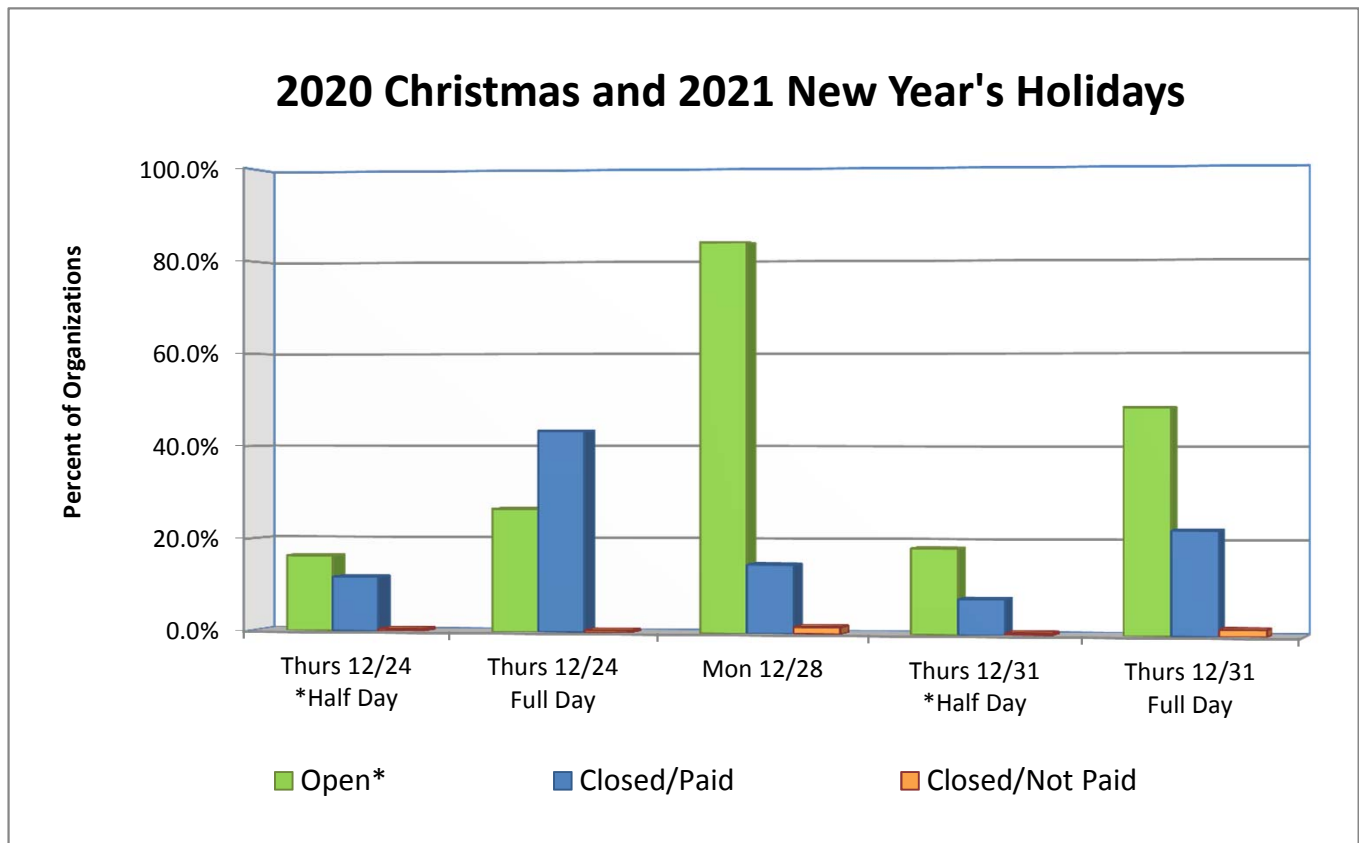

2020/2021 Holiday Survey

Total number of organizations participating: 196

2020 Christmas and 2021 New Year's Holidays	Date	Organization Closed Paid as Holiday		Organization Closed Not Paid		Organization Open*	
		#	%	#	%	#	%
Thursday - Half Day	Dec. 24	23	11.7%	1	0.5%	*34	16.3%
Thursday - Full Day	Dec. 24	85	43.4%	1	0.5%	52	26.5%
Monday	Dec. 28	29	14.8%	3	1.5%	164	83.7%
Thursday - Half Day	Dec. 31	15	7.7%	1	0.5%	*38	18.4%
Thursday - Full Day	Dec. 31	44	22.4%	3	1.5%	95	48.5%

*Half day - Open with early release, paid as a full day

*Half day - Open with early release, paid as a full day